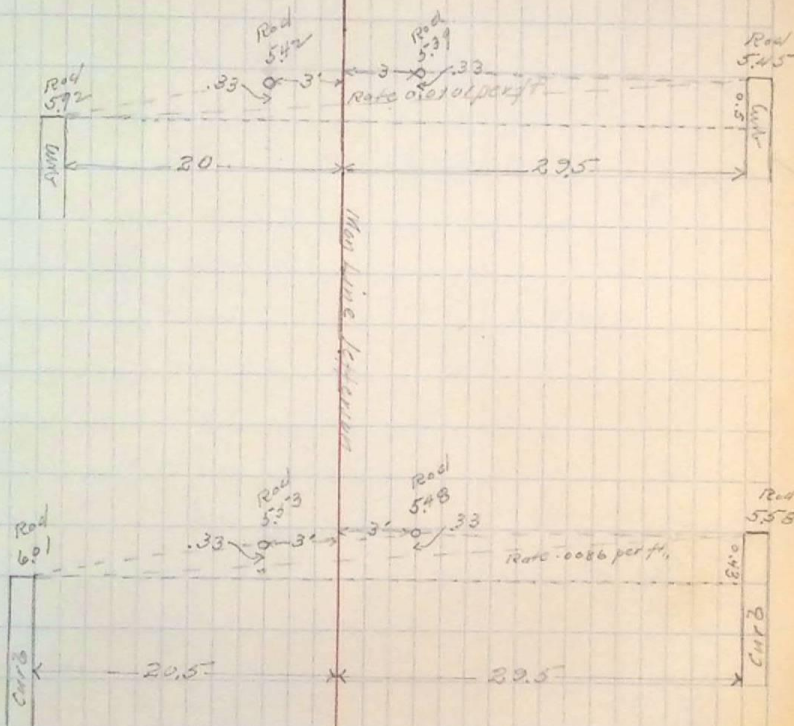

Grades for Top of Cutler

S. Side 25th St. across Jefferson Ave

Grades for top of Cutler

N. Side 25th St. across Jefferson Ave

Wed. Aug 31st 04
 L. E. J.
 L. A. J.
 S. W. J.